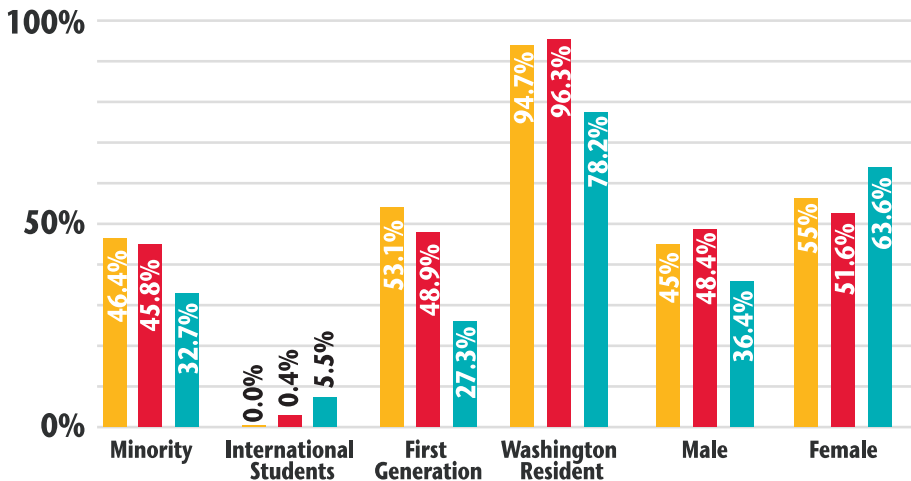

2.3%

of the student population is international students

from over **20** countries

94.2%

are Washington residents

WSU'S MOST DIVERSE CAMPUS
41.9% minority

40.6% First Generation

*College of Agriculture, Human, & Natural Resource Sciences. *Voiland College of Engineering & Architecture

FRESHMAN FACTS

1010
Best Score Average

47.8%
Pell Eligible

3.40
High School GPA

STUDENT DEMOGRAPHICS

Freshman

Undergraduate

Graduate