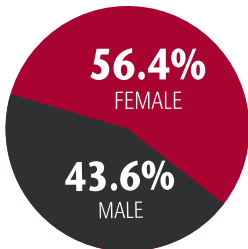

Faculty to Student Ratio

TOP 6 MAJORS

NURSING

MECHANICAL ENGINEERING

PSYCHOLOGY

EDUCATION

BIOLOGY

COMPUTER SCIENCE

2.3%

of the student population is international students

from over **20** countries

94.2%

are Washington residents

WSU'S MOST DIVERSE CAMPUS
41.9% minority

40.6% First Generation

*College of Agriculture, Human, & Natural Resource Sciences. *Voiland College of Engineering & Architecture

FRESHMAN FACTS

1010
Best Score Average

47.8%
Pell Eligible

3.40
High School GPA

STUDENT DEMOGRAPHICS

Freshman

Undergraduate

Graduate