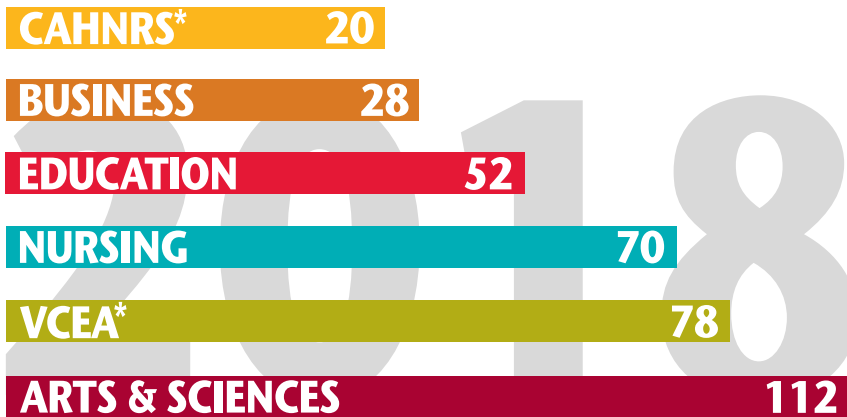

Faculty to Student Ratio

TOP 6 MAJORS

NURSING

MECHANICAL ENGINEERING

PSYCHOLOGY

EDUCATION

BIOLOGY

COMPUTER SCIENCE

2.3%

of the student population is international students

from over **20** countries

94.2%

are Washington residents

WSU'S MOST DIVERSE CAMPUS
41.9% minority

40.6% First Generation

*College of Agriculture, Human, & Natural Resource Sciences. *Voiland College of Engineering & Architecture